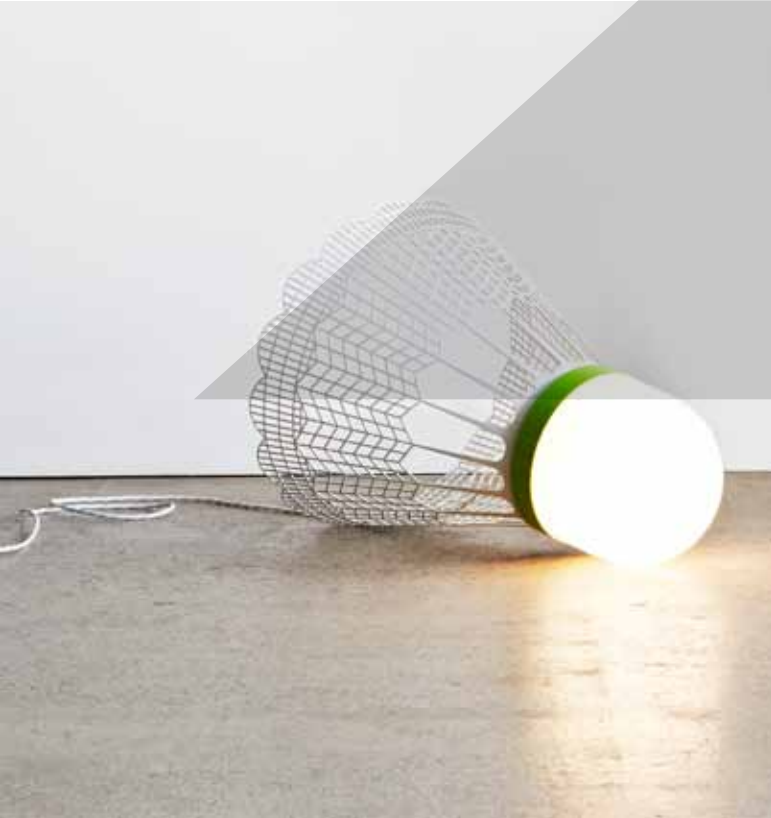

▲ SHUTTLE COCK — — LIGHT

▲ LIGHT DESIGN

An evolution from the original shuttle cock stool, the Light can be used either as floor lighting or hung in a random cluster to great effect. Combining rota-moulding with laser technology the shuttle cock light merges materials and technology. The shuttle cock light is available in white powder coat with optional colour band.

The Shuttle Cock light is available in one size of 500mmx600mm